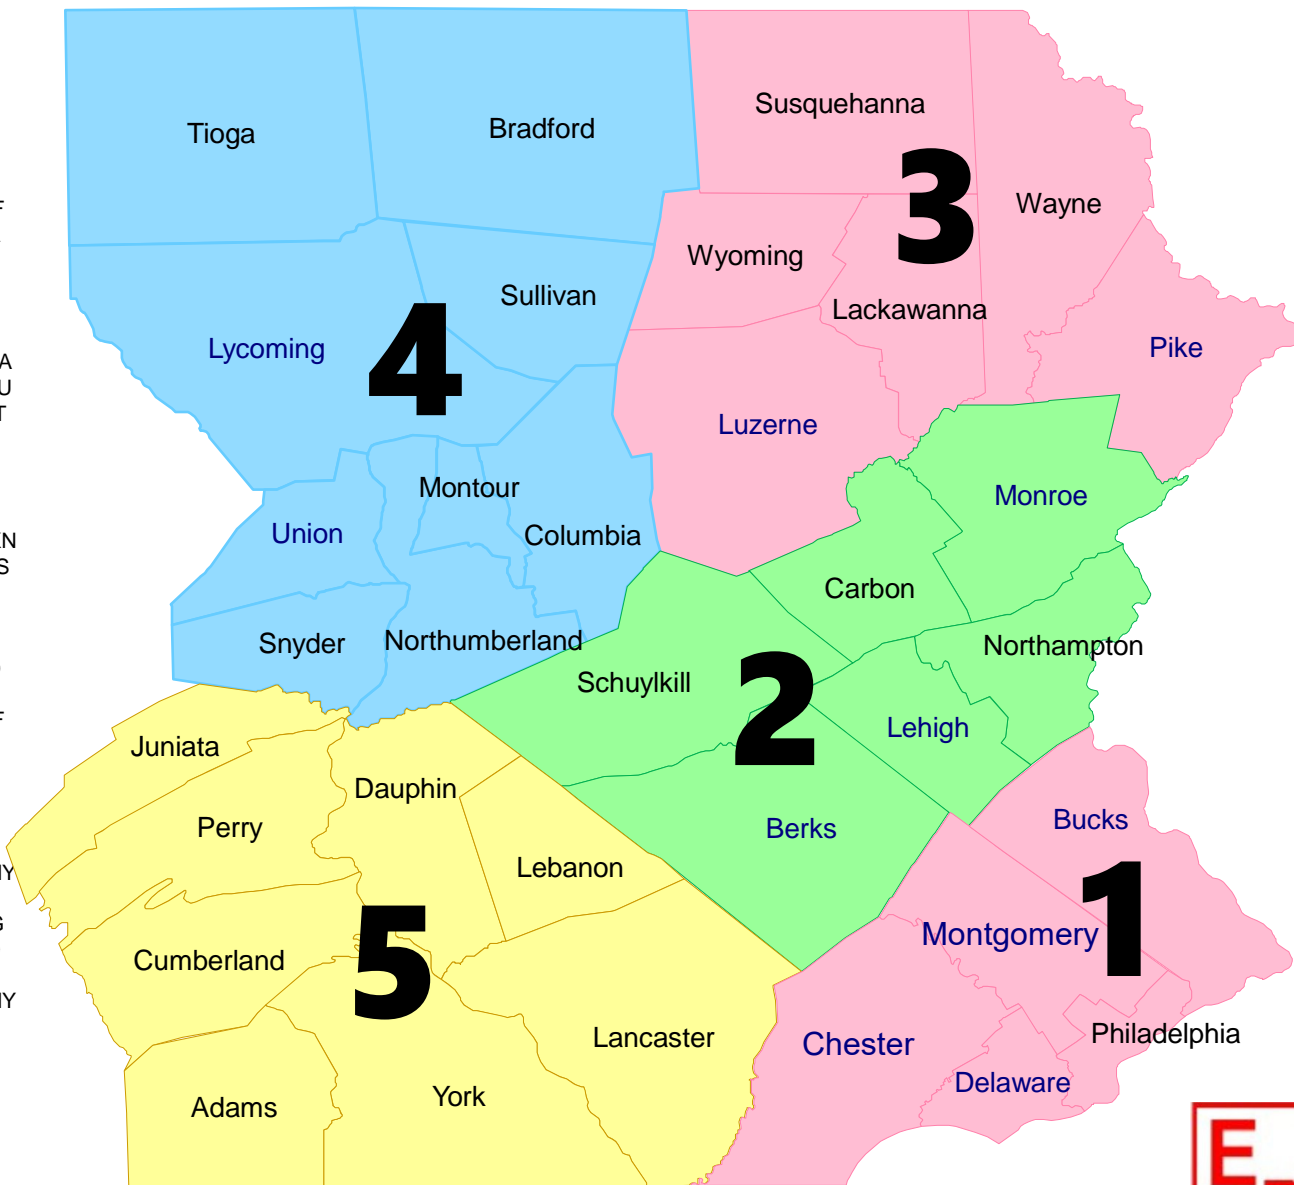

Section Emergency Coordinator  
Mr W.T. Jones WN3LIF

District Coordinators

District 1	K3ITH
District 2	--
District 3	WN3LIF
District 4	N3OMA
District 5	K3TUF

County Coordinators

Adams	K3DCS
Berks	WA1ELA
Bradford	KA3EQU
Bucks	KB3GJT
Carbon	--
Chester	K3JSE
Columbia	N3JPV
Cumberland	--
Dauphin	WB3BKN
Delaware	KB3SUS
Juniata	--
Lackawanna	N3MBK
Lancaster	N3FMO
Lebanon	W3BFD
Lehigh	N3XG
Luzerne	WN3LIF
Lycoming	KB3IPZ
Monroe	N3SEI
Montgomery	W3EX
Montour	N3JPV
Northampton	N3SQD
Northumberland	WB3BNY
Perry	--
Philadelphia	W3HVG
Pike	W2TAO
Schuylkill	N3RZI
Snyder	WB3BNY
Sullivan	--
Susquehanna	--
Tioga	KB3IPT
Union	N3RFS
Wayne	W3EI
Wyoming	N3GTH
York	N3ECF