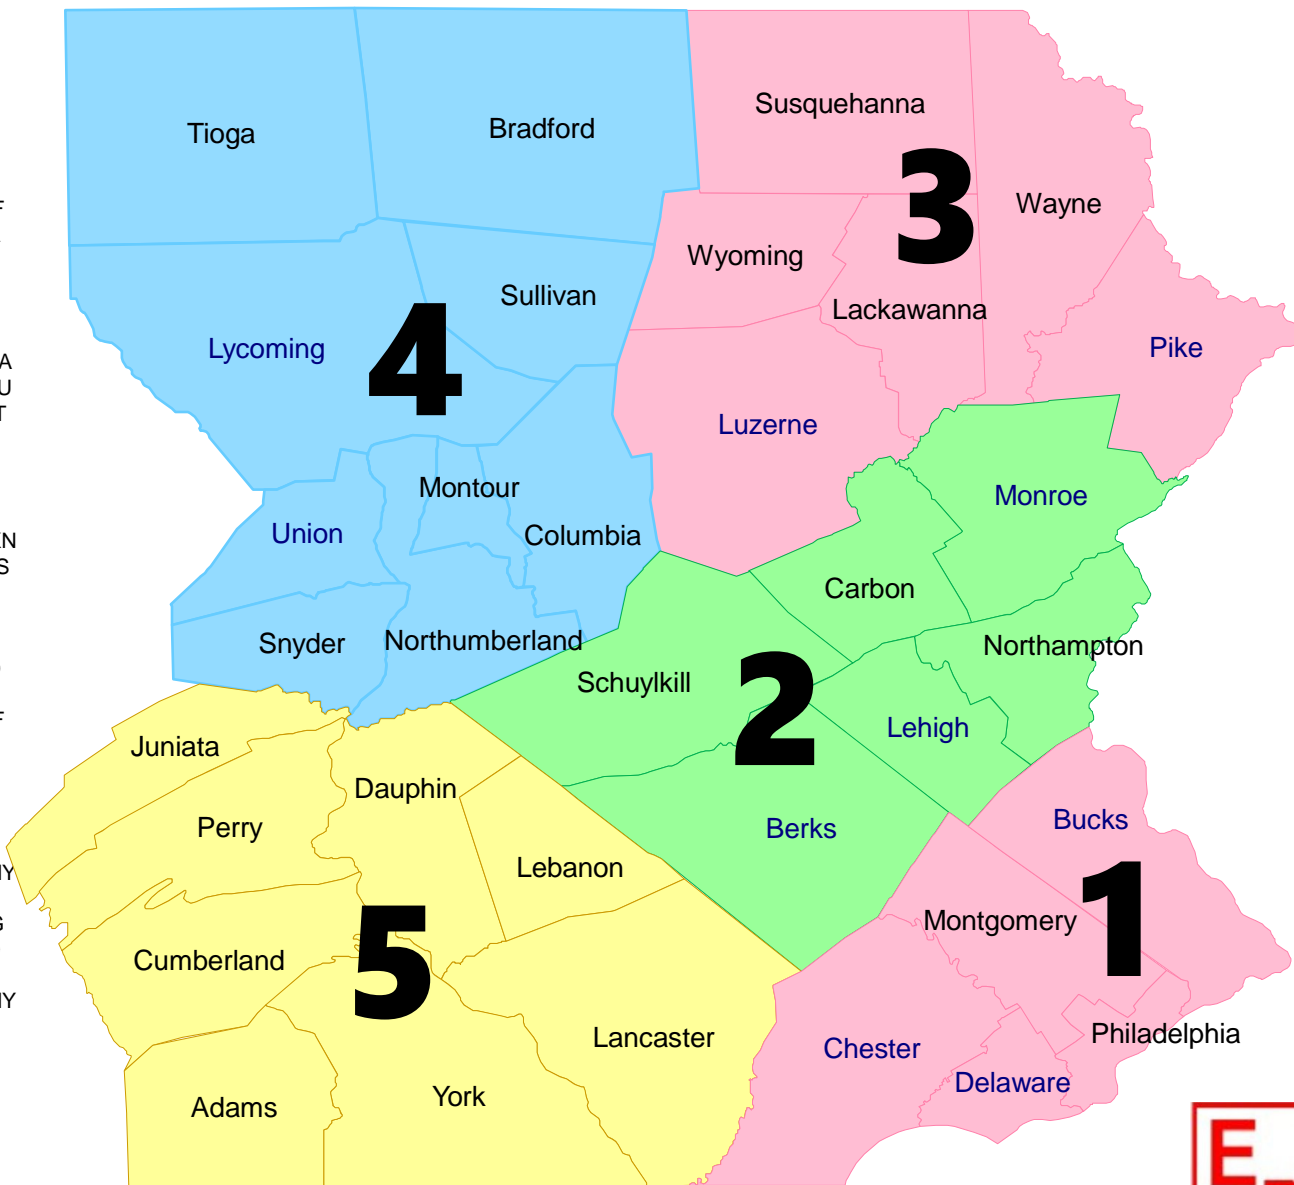

Section Emergency Coordinator  
Mr W.T. Jones WN3LIF

District Coordinators

District 1	K3ITH
District 2	--
District 3	WN3LIF
District 4	N3OMA
District 5	K3TUF

County Coordinators

Adams	K3DCS
Berks	WA1ELA
Bradford	KA3EQU
Bucks	KB3GJT
Carbon	--
Chester	K3JSE
Columbia	N3JPV
Cumberland	--
Dauphin	WB3BKN
Delaware	KB3SUS
Juniata	--
Lackawanna	N3MBK
Lancaster	N3FMO
Lebanon	W3BFD
Lehigh	N3XG
Luzerne	WN3LIF
Lycoming	KB3IPZ
Monroe	N3SEI
Montgomery	W3EX
Montour	N3JPV
Northampton	N3SQD
Northumberland	WB3BNY
Perry	--
Philadelphia	W3HVG
Pike	W2TAO
Schuylkill	--
Snyder	WB3BNY
Sullivan	--
Susquehanna	--
Tioga	KB3IPT
Union	N3RFS
Wayne	W3EI
Wyoming	N3GTH
York	N3ECF